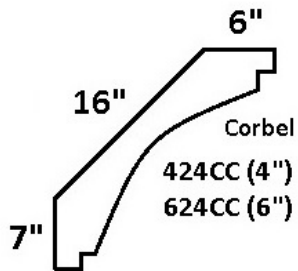

7101 S. Sooner Road
Oklahoma City, OK 73135
405-671-3540
www.millcreeklumber.com

ALL CORBELS AND BRACKETS AVAILABLE IN 4" OR 6" CEDAR

No minimum order required for special orders.

Custom corbel and bracket patterns can be made and held on file per customer request.