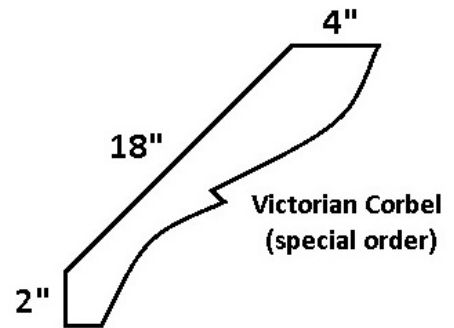

7101 S. Sooner Road
Oklahoma City, OK 73135
405-671-3540
www.millcreeklumber.com

ALL CORBELS AND BRACKETS AVAILABLE IN 4" OR 6" CEDAR

No minimum order required for special orders.

Custom corbel and bracket patterns can be made and held on file per customer request.