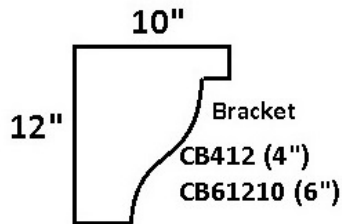

7101 S. Sooner Road
Oklahoma City, OK 73135
405-671-3540
www.millcreeklumber.com

ALL CORBELS AND BRACKETS AVAILABLE IN 4" OR 6" CEDAR

No minimum order required for special orders.

Custom corbel and bracket patterns can be made and held on file per customer request.