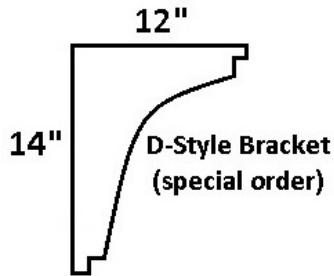

7101 S. Sooner Road
Oklahoma City, OK 73135
405-671-3540
www.millcreeklumber.com

ALL CORBELS AND BRACKETS AVAILABLE IN 4" OR 6" CEDAR

No minimum order required for special orders.

Custom corbel and bracket patterns can be made and held on file per customer request.