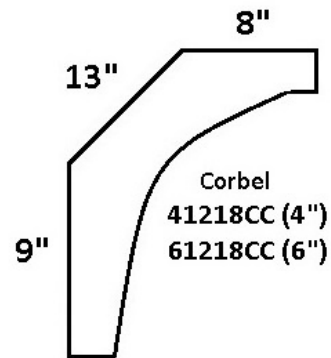

7101 S. Sooner Road
Oklahoma City, OK 73135
405-671-3540
www.millcreeklumber.com

ALL CORBELS AND BRACKETS AVAILABLE IN 4" OR 6" CEDAR

No minimum order required for special orders.

Custom corbel and bracket patterns can be made and held on file per customer request.