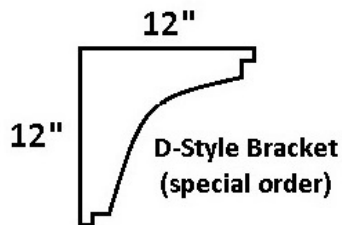

7101 S. Sooner Road
Oklahoma City, OK 73135
405-671-3540
www.millcreeklumber.com

ALL CORBELS AND BRACKETS AVAILABLE IN 4" OR 6" CEDAR

No minimum order required for special orders.

Custom corbel and bracket patterns can be made and held on file per customer request.