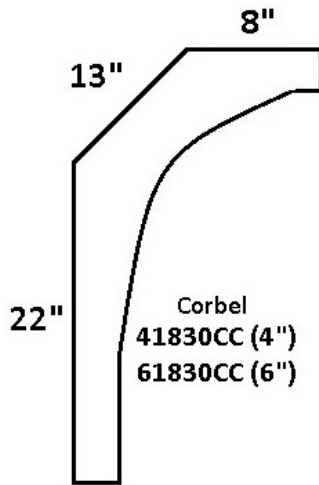

7101 S. Sooner Road
Oklahoma City, OK 73135
405-671-3540
www.millcreeklumber.com

ALL CORBELS AND BRACKETS AVAILABLE IN 4" OR 6" CEDAR

No minimum order required for special orders.

Custom corbel and bracket patterns can be made and held on file per customer request.